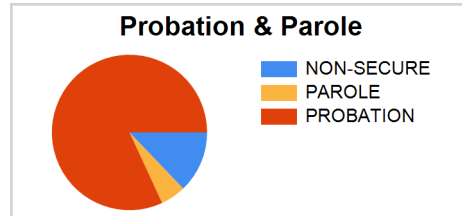

YOUTH SERVICES OFFICE OF JUVENILE JUSTICE

*Dr. James Bueche
Deputy Secretary*

Demographic Profiles of the Probation & Parole as of June 01, 2017.

Total Probation & Parole Supervision: 2554
Total Population under OJJ Supervision: 2861

	NON-SECURE	PAROLE	PROBATION
CNT	328	134	2092

SEX	PROBATION	NON_SECURE	PAROLE
M	1620	288	127
F	472	40	7

RACE	PROBATION	NON_SECURE	PAROLE
BK	1310	252	111
WH	688	68	17
OTHER	94	8	6

AGE	NON-SECURE	PROBATION	PAROLE
<13	5	76	
13-15	126	895	13
16-17	182	1034	78
18-20	15	87	43