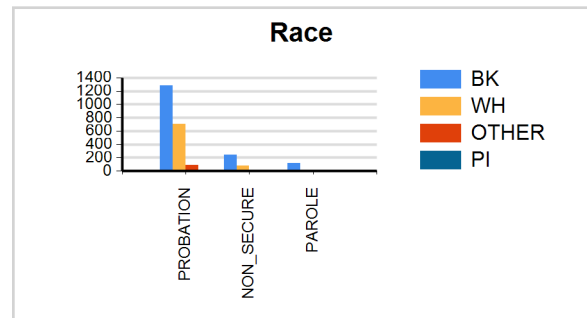

**YOUTH SERVICES
OFFICE OF JUVENILE JUSTICE**

*Dr. James Bueche
Deputy Secretary*

**Demographic Profiles of the Probation & Parole
as of August 01, 2017.**

Total Probation & Parole Supervision: 2538
Total Population under OJJ Supervision: 2859

	NON-SECURE	PAROLE	PROBATION
CNT	330	133	2075

SEX	PROBATION	NON_SECURE	PAROLE
M	1623	288	125
F	452	42	8

RACE	PROBATION	NON_SECURE	PAROLE
BK	1282	242	113
WH	705	80	14
OTHER	87	8	6
PI	1		

AGE	NON-SECURE	PROBATION	PAROLE
<13	2	95	
13-15	130	870	18
16-17	185	1028	71
18-20	13	82	44

Region of Origin (This count is created by identifying the region from which the youth originated.)

Region of Origin	NON-SECURE	PAROLE	PROBATION
Alexandria	19	3	178
Baton Rouge	77	45	82
Hammond	29	15	331
Lafayette	38	16	478
Lake Charles	27		136
Monroe	15		175
Natchitoches	7	3	110
New Orleans	25	25	109
No Region			2
Shreveport	60	21	234
Tallulah	3	3	93
Thibodaux	29	2	147