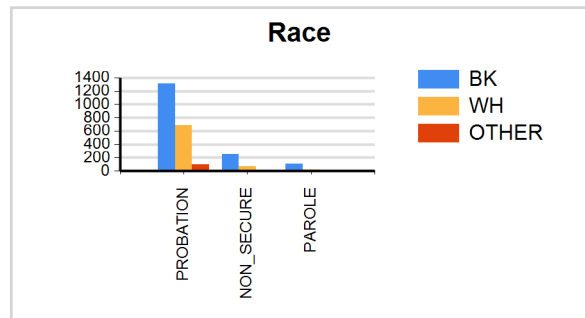

YOUTH SERVICES OFFICE OF JUVENILE JUSTICE

*Dr. James Bueche
Deputy Secretary*

Demographic Profiles of the Probation & Parole as of June 01, 2017.

Total Probation & Parole Supervision: 2554
Total Population under OJJ Supervision: 2861

	NON-SECURE	PAROLE	PROBATION
CNT	328	134	2092

SEX	PROBATION	NON_SECURE	PAROLE
M	1620	288	127
F	472	40	7

RACE	PROBATION	NON_SECURE	PAROLE
BK	1310	252	111
WH	688	68	17
OTHER	94	8	6

AGE	NON-SECURE	PROBATION	PAROLE
<13	5	76	
13-15	126	895	13
16-17	182	1034	78
18-20	15	87	43