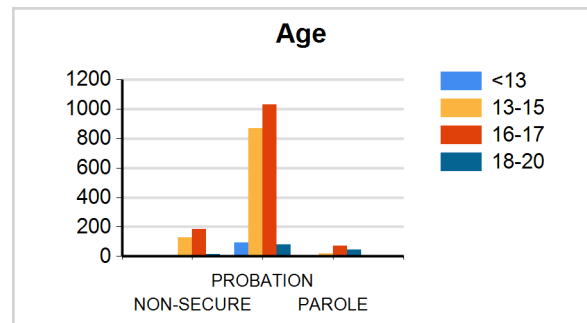

**YOUTH SERVICES
OFFICE OF JUVENILE JUSTICE**

*Dr. James Bueche
Deputy Secretary*

**Demographic Profiles of the Probation & Parole
as of August 01, 2017.**

Total Probation & Parole Supervision: 2538
Total Population under OJJ Supervision: 2859

	NON-SECURE	PAROLE	PROBATION
CNT	330	133	2075

SEX	PROBATION	NON_SECURE	PAROLE
M	1623	288	125
F	452	42	8

RACE	PROBATION	NON_SECURE	PAROLE
BK	1282	242	113
WH	705	80	14
OTHER	87	8	6
PI	1		

AGE	NON-SECURE	PROBATION	PAROLE
<13	2	95	
13-15	130	870	18
16-17	185	1028	71
18-20	13	82	44

Region of Origin (This count is created by identifying the region from which the youth originated.)

Region of Origin	NON-SECURE	PAROLE	PROBATION
Alexandria	19	3	178
Baton Rouge	77	45	82
Hammond	29	15	331
Lafayette	38	16	478
Lake Charles	27		136
Monroe	15		175
Natchitoches	7	3	110
New Orleans	25	25	109
No Region			2
Shreveport	60	21	234
Tallulah	3	3	93
Thibodaux	29	2	147