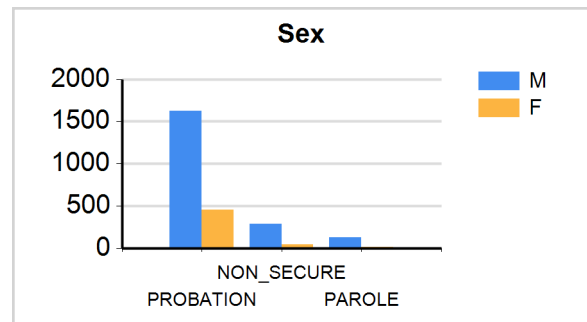

**YOUTH SERVICES
OFFICE OF JUVENILE JUSTICE**

*Dr. James Bueche
Deputy Secretary*

**Demographic Profiles of the Probation & Parole
as of August 01, 2017.**

Total Probation & Parole Supervision: 2538
Total Population under OJJ Supervision: 2859

	NON-SECURE	PAROLE	PROBATION
CNT	330	133	2075

SEX	PROBATION	NON_SECURE	PAROLE
M	1623	288	125
F	452	42	8

RACE	PROBATION	NON_SECURE	PAROLE
BK	1282	242	113
WH	705	80	14
OTHER	87	8	6
PI	1		

AGE	NON-SECURE	PROBATION	PAROLE
<13	2	95	
13-15	130	870	18
16-17	185	1028	71
18-20	13	82	44