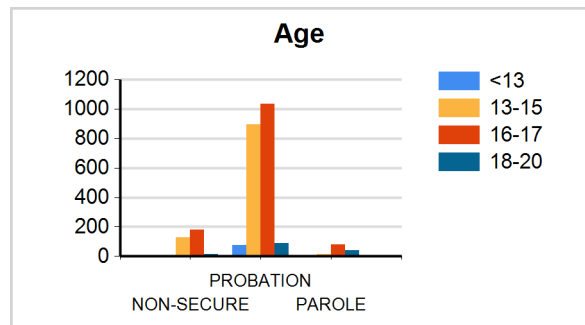

YOUTH SERVICES OFFICE OF JUVENILE JUSTICE

*Dr. James Bueche
Deputy Secretary*

Demographic Profiles of the Probation & Parole as of June 01, 2017.

Total Probation & Parole Supervision: 2554
Total Population under OJJ Supervision: 2861

	NON-SECURE	PAROLE	PROBATION
CNT	328	134	2092

SEX	PROBATION	NON_SECURE	PAROLE
M	1620	288	127
F	472	40	7

RACE	PROBATION	NON_SECURE	PAROLE
BK	1310	252	111
WH	688	68	17
OTHER	94	8	6

AGE	NON-SECURE	PROBATION	PAROLE
<13	5	76	
13-15	126	895	13
16-17	182	1034	78
18-20	15	87	43

Region of Origin (This count is created by identifying the region from which the youth originated.)

Region of Origin	NON-SECURE	PAROLE	PROBATION
Alexandria	16	4	170
Baton Rouge	71	46	87
Hammond	27	17	309
Lafayette	39	9	521
Lake Charles	24	3	122
Monroe	16	1	179
Natchitoches	7	4	109
New Orleans	28	21	113
No Region			3
Shreveport	63	22	242
Tallulah	5	4	94
Thibodaux	32	3	143