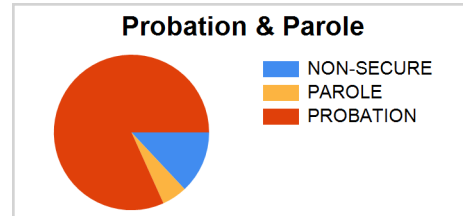

**YOUTH SERVICES
OFFICE OF JUVENILE JUSTICE**

*Dr. James Bueche
Deputy Secretary*

**Demographic Profiles of the Probation & Parole
as of August 01, 2017.**

Total Probation & Parole Supervision: 2538
Total Population under OJJ Supervision: 2859

	NON-SECURE	PAROLE	PROBATION
CNT	330	133	2075

SEX	PROBATION	NON_SECURE	PAROLE
M	1623	288	125
F	452	42	8

RACE	PROBATION	NON_SECURE	PAROLE
BK	1282	242	113
WH	705	80	14
OTHER	87	8	6
PI	1		

AGE	NON-SECURE	PROBATION	PAROLE
<13	2	95	
13-15	130	870	18
16-17	185	1028	71
18-20	13	82	44