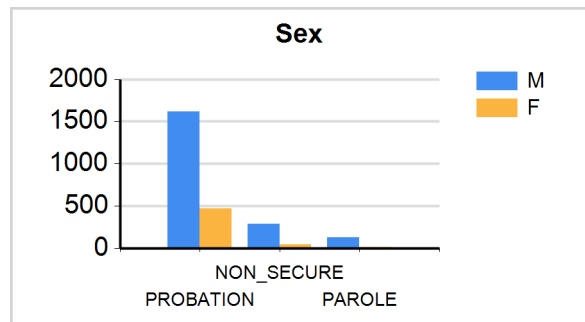

YOUTH SERVICES OFFICE OF JUVENILE JUSTICE

*Dr. James Bueche
Deputy Secretary*

Demographic Profiles of the Probation & Parole as of June 01, 2017.

Total Probation & Parole Supervision: 2554
Total Population under OJJ Supervision: 2861

	NON-SECURE	PAROLE	PROBATION
CNT	328	134	2092

SEX	PROBATION	NON_SECURE	PAROLE
M	1620	288	127
F	472	40	7

RACE	PROBATION	NON_SECURE	PAROLE
BK	1310	252	111
WH	688	68	17
OTHER	94	8	6

AGE	NON-SECURE	PROBATION	PAROLE
<13	5	76	
13-15	126	895	13
16-17	182	1034	78
18-20	15	87	43